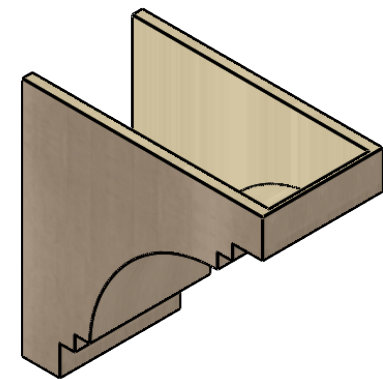

# ITEM NUMBER: CORU12X24X24PECRCPR

12"W X 24"D X 24"H SERIES 1 CLASSIC PESCADERO ROUGH CEDAR  
TIMBERTHANE FAUX WOOD CORBEL, PRIMED

**SIDE PROFILE**

**FRONT PROFILE**

**ISOMETRIC**

EKENA MILLWORK  
2300 WEST MAIN ST.  
CLARKSVILLE, TX 75426  
TOLL FREE: 866-607-0453  
WWW.EKENAMILLWORK.COM

NOTES

1. INSTALLATION TO BE COMPLETED IN ACCORDANCE WITH MANUFACTURER'S SPECIFICATIONS.
2. DRAWING MAY NOT BE TO SCALE
3. THIS DRAWING IS INTENDED FOR DESIGN AND PLANNING PURPOSES ONLY.
4. ALL INFORMATION CONTAINED HEREIN WAS CURRENT AT THE TIME OF DEVELOPMENT BUT MUST BE REVIEWED AND APPROVED BY THE PRODUCT MANUFACTURER TO BE CONSIDERED ACCURATE.
5. TIMBERTHANE ARCHITECTURAL PRODUCTS ARE MADE FROM HIGH DENSITY URETHANE AND COME FACTORY PRIMED