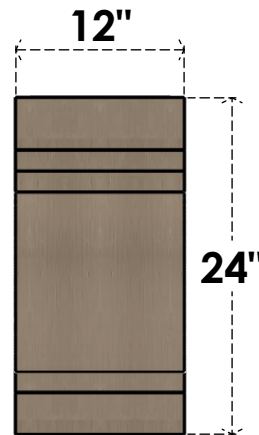

# ITEM NUMBER: CORU12X24X24PECRCPR

12"W X 24"D X 24"H SERIES 1 CLASSIC PESCADERO ROUGH CEDAR  
TIMBERTHANE FAUX WOOD CORBEL, PRIMED

**SIDE PROFILE**

**FRONT PROFILE**

**ISOMETRIC**

EKENA MILLWORK  
2300 WEST MAIN ST.  
CLARKSVILLE, TX 75426  
TOLL FREE: 866-607-0453  
WWW.EKENAMILLWORK.COM

NOTES

1. INSTALLATION TO BE COMPLETED IN ACCORDANCE WITH MANUFACTURER'S SPECIFICATIONS.
2. DRAWING MAY NOT BE TO SCALE
3. THIS DRAWING IS INTENDED FOR DESIGN AND PLANNING PURPOSES ONLY.
4. ALL INFORMATION CONTAINED HEREIN WAS CURRENT AT THE TIME OF DEVELOPMENT BUT MUST BE REVIEWED AND APPROVED BY THE PRODUCT MANUFACTURER TO BE CONSIDERED ACCURATE.
5. TIMBERTHANE ARCHITECTURAL PRODUCTS ARE MADE FROM HIGH DENSITY URETHANE AND COME FACTORY PRIMED