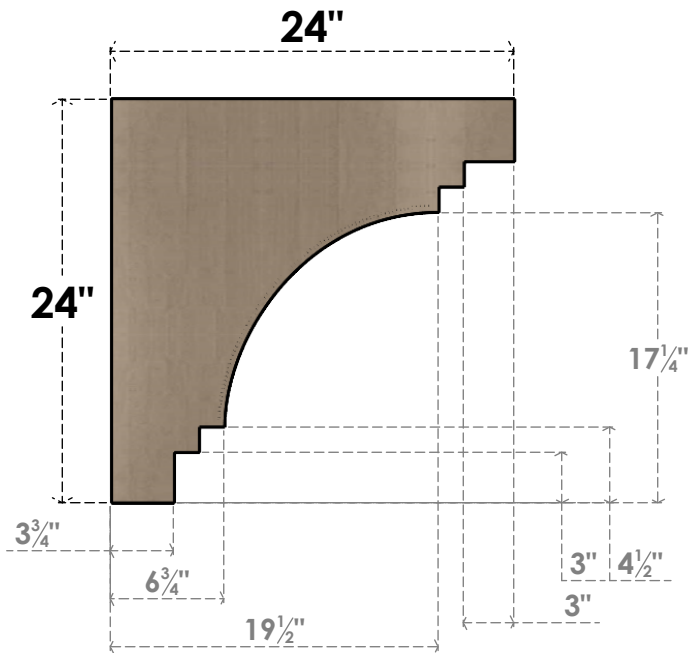

# ITEM NUMBER: CORU12X24X24PECRCPR

12"W X 24"D X 24"H SERIES 1 CLASSIC PESCADERO ROUGH CEDAR  
TIMBERTHANE FAUX WOOD CORBEL, PRIMED

**SIDE PROFILE**

**FRONT PROFILE**

**ISOMETRIC**

EKENA MILLWORK  
2300 WEST MAIN ST.  
CLARKSVILLE, TX 75426  
TOLL FREE: 866-607-0453  
WWW.EKENAMILLWORK.COM

NOTES

1. INSTALLATION TO BE COMPLETED IN ACCORDANCE WITH MANUFACTURER'S SPECIFICATIONS.
2. DRAWING MAY NOT BE TO SCALE
3. THIS DRAWING IS INTENDED FOR DESIGN AND PLANNING PURPOSES ONLY.
4. ALL INFORMATION CONTAINED HEREIN WAS CURRENT AT THE TIME OF DEVELOPMENT BUT MUST BE REVIEWED AND APPROVED BY THE PRODUCT MANUFACTURER TO BE CONSIDERED ACCURATE.
5. TIMBERTHANE ARCHITECTURAL PRODUCTS ARE MADE FROM HIGH DENSITY URETHANE AND COME FACTORY PRIMED